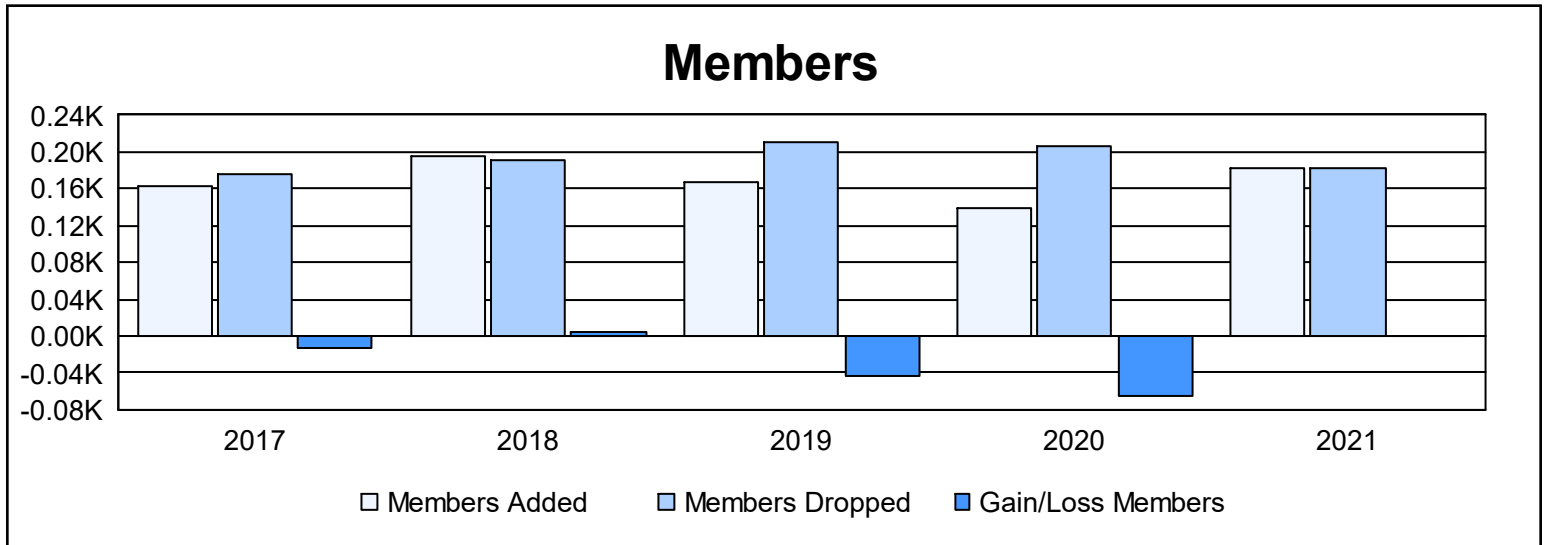

Year	New Clubs	Dropped Clubs	Gain/ Loss Clubs	New Members	Charter Members	Reinstate Members	Transfer Members	Total Member Added	Total Members Dropped	Gain/ Loss Members
2016-2017	0	2	-2	137	1	13	12	163	176	-13
2017-2018	1	0	1	157	23	6	10	196	191	5
2018-2019	0	0	0	148	2	4	13	167	211	-44
2019-2020	1	1	0	103	27	2	8	140	206	-66
2020-2021	2	1	1	102	56	15	10	183	182	1
<b>Average</b>	<b>1</b>	<b>1</b>	<b>0</b>	<b>129</b>	<b>22</b>	<b>8</b>	<b>11</b>	<b>170</b>	<b>193</b>	<b>-23</b>

### Membership Composition June 2021 Cumulative