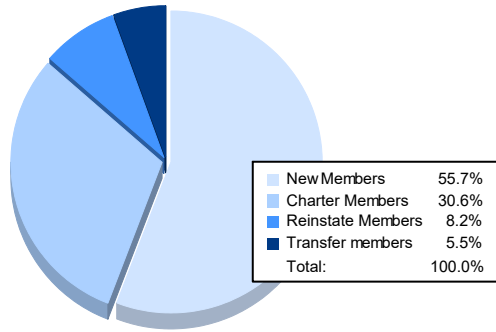

Year	New Clubs	Dropped Clubs	Gain/ Loss Clubs	New Members	Charter Members	Reinstate Members	Transfer Members	Total Member Added	Total Members Dropped	Gain/ Loss Members
2016-2017	0	2	-2	137	1	13	12	163	176	-13
2017-2018	1	0	1	157	23	6	10	196	191	5
2018-2019	0	0	0	148	2	4	13	167	211	-44
2019-2020	1	1	0	103	27	2	8	140	206	-66
2020-2021	2	1	1	102	56	15	10	183	182	1
<b>Average</b>	<b>1</b>	<b>1</b>	<b>0</b>	<b>129</b>	<b>22</b>	<b>8</b>	<b>11</b>	<b>170</b>	<b>193</b>	<b>-23</b>

### Membership Composition June 2021 Cumulative

### Gender Composition June 2021 Cumulative