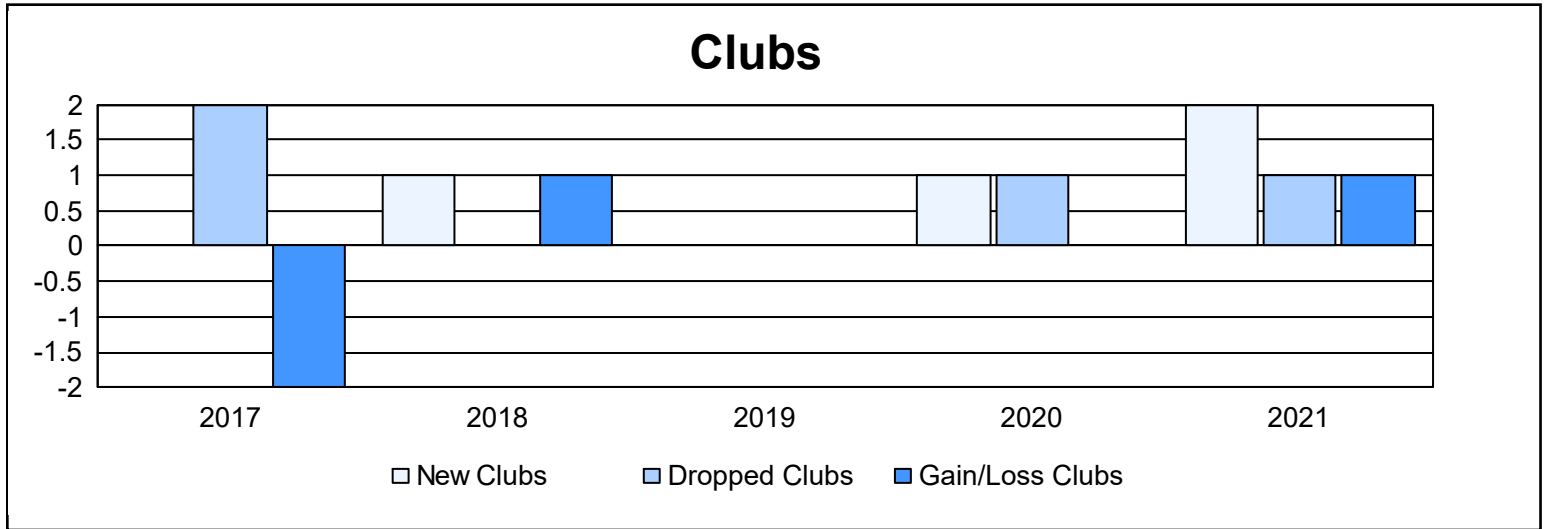

Year	New Clubs	Dropped Clubs	Gain/ Loss Clubs	New Members	Charter Members	Reinstate Members	Transfer Members	Total Member Added	Total Members Dropped	Gain/ Loss Members
2016-2017	0	2	-2	137	1	13	12	163	176	-13
2017-2018	1	0	1	157	23	6	10	196	191	5
2018-2019	0	0	0	148	2	4	13	167	211	-44
2019-2020	1	1	0	103	27	2	8	140	206	-66
2020-2021	2	1	1	102	56	15	10	183	182	1
<b>Average</b>	<b>1</b>	<b>1</b>	<b>0</b>	<b>129</b>	<b>22</b>	<b>8</b>	<b>11</b>	<b>170</b>	<b>193</b>	<b>-23</b>

### Membership Composition June 2021 Cumulative